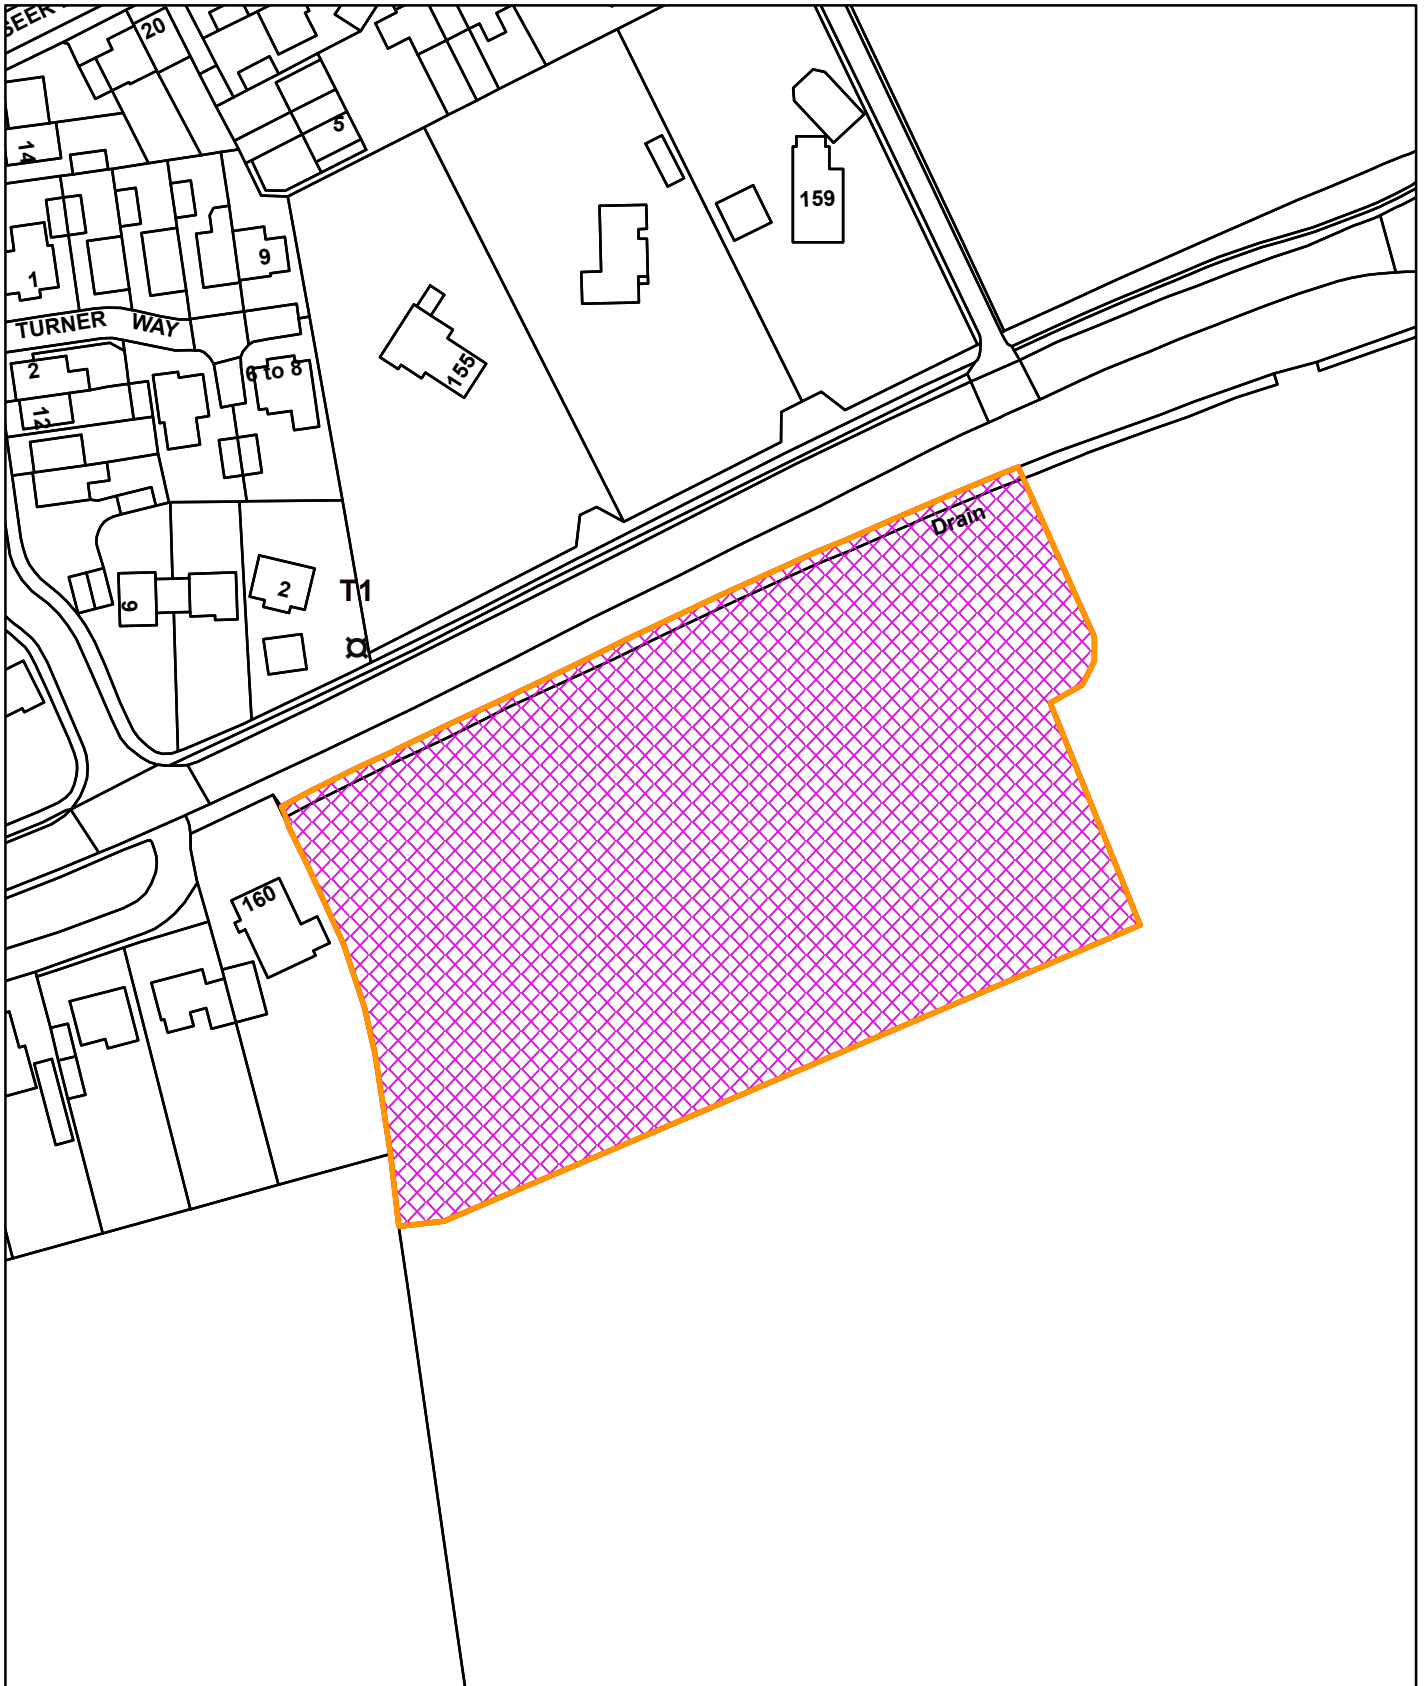

# 20/01893/FM

Land E of 160 And W of Roundabout Bexwell Road Downham Market PE38 9LJ

© Crown copyright and database rights 2022  
Ordnance Survey 100024314

22/12/2022